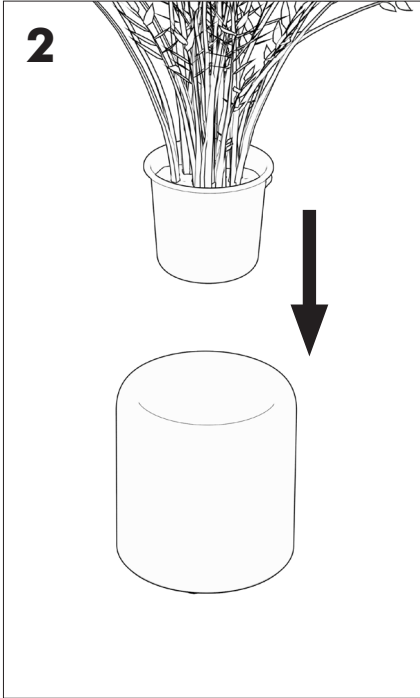

BuzziPlanter Hanging

INSTALLATION MANUAL

**BuzziPlanter Hanging
Suspended**

p.4

**BuzziPlanter Hanging
Wall Mounted**

p.5

**BuzziPlanter Hanging
Extra Handle**

p.6

BuzziPlanter Hanging

BuzziPlanter Hanging Suspended (cable set excluded)

1

If installing on suspended ceiling, verify load capacity prior to installation. Max load capacity 25kg | 55.12 lbs /Planter.

BuzziPlanter Hanging Wall Mounted