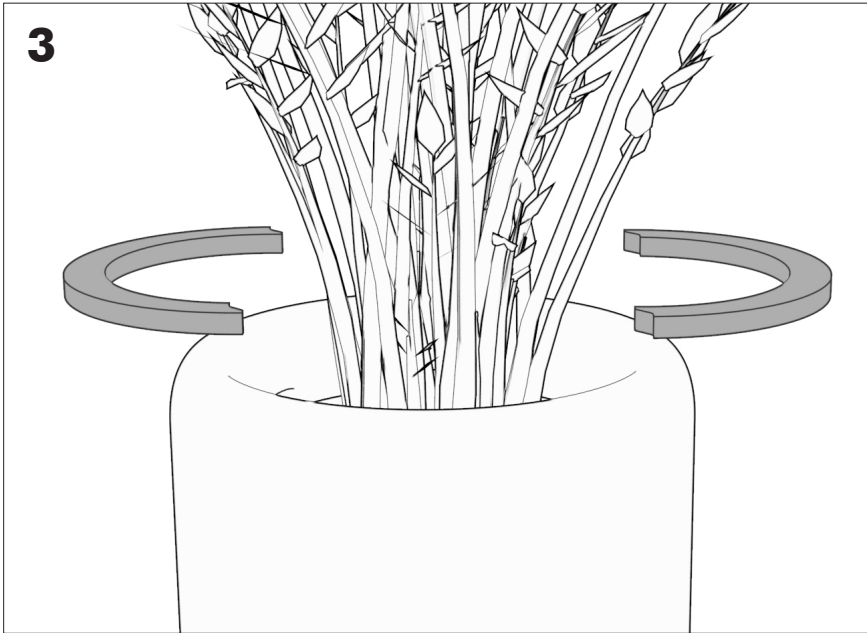

BuzziPlanter Hanging

INSTALLATION MANUAL

**BuzziPlanter Hanging
Suspended**

p.4

**BuzziPlanter Hanging
Wall Mounted**

p.5

**BuzziPlanter Hanging
Extra Handle**

p.6

BuzziPlanter Hanging

BuzziPlanter Hanging Suspended (cable set excluded)

1

If installing on suspended ceiling, verify load capacity prior to installation. Max load capacity 25kg | 55.12 lbs /Planter.

BuzziPlanter Hanging Wall Mounted