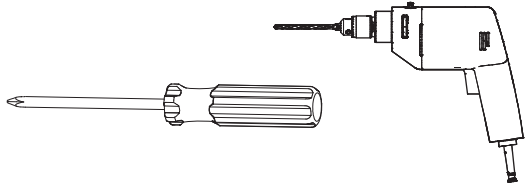

BuzziPlanter Hanging Wall Mounted

Excluded

2x

2x