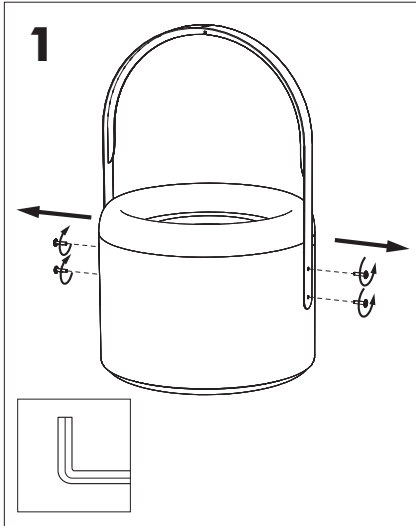

BuzziPlanter Hanging

BuzziPlanter Hanging Suspended (cable set excluded)

1

If installing on suspended ceiling, verify load capacity prior to installation. Max load capacity 25kg | 55.12 lbs /Planter.

BuzziPlanter Hanging Wall Mounted

Excluded

2x 

2x 

1

2

Max load capacity 25kg | 55.12 lbs /Planter.

BuzziPlanter Hanging Extra Handle

Excluded