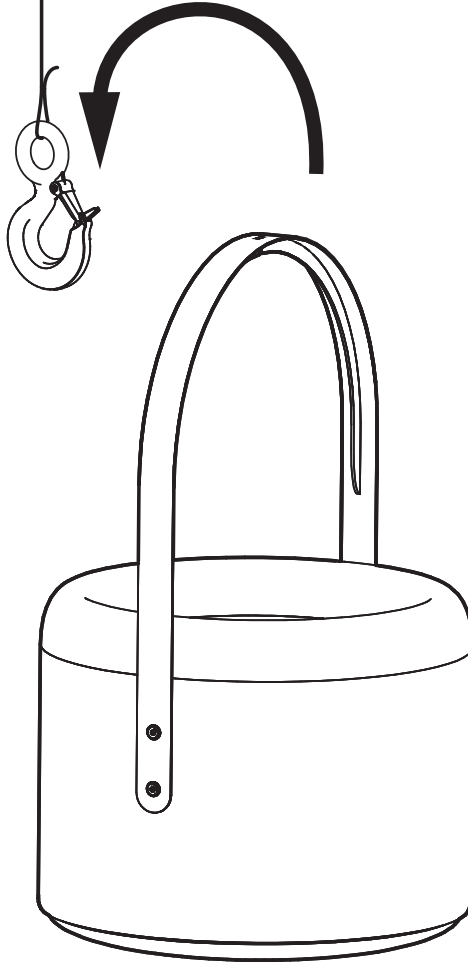

BuzziPlanter Hanging

INSTALLATION MANUAL

**BuzziPlanter Hanging
Suspended**

p.4

**BuzziPlanter Hanging
Wall Mounted**

p.5

**BuzziPlanter Hanging
Extra Handle**

p.6

BuzziPlanter Hanging

BuzziPlanter Hanging Suspended (cable set excluded)

1

If installing on suspended ceiling, verify load capacity prior to installation. Max load capacity 25kg | 55.12 lbs /Planter.

BuzziPlanter Hanging Wall Mounted