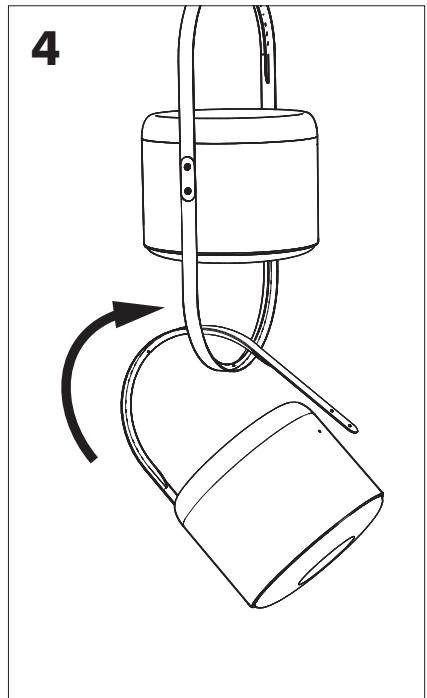

BuzziPlanter Hanging Extra Handle

Excluded