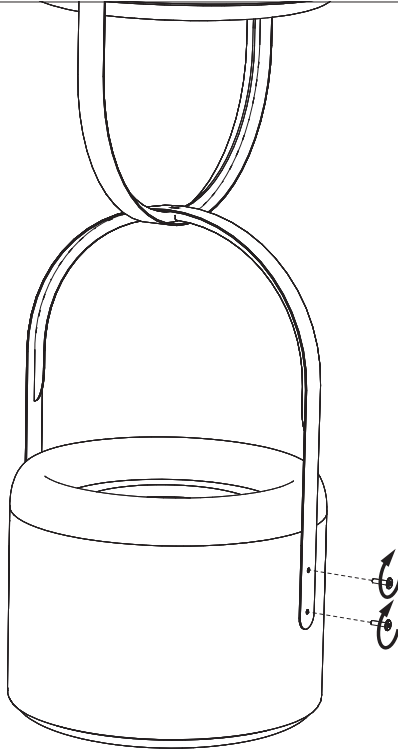

5

Max. 2 planter hanging.
Max load capacity 25kg | 55.12 lbs /Planter.
If installing on suspended ceiling, verify load capacity
prior to installation.