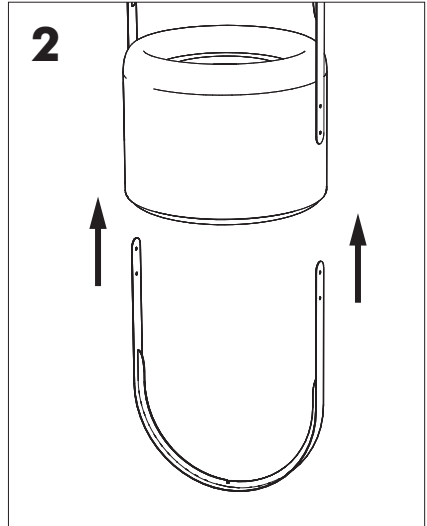

Excluded

2x 

2x 

1

2

Max load capacity 25kg | 55.12 lbs /Planter.

BuzziPlanter Hanging Extra Handle

Excluded