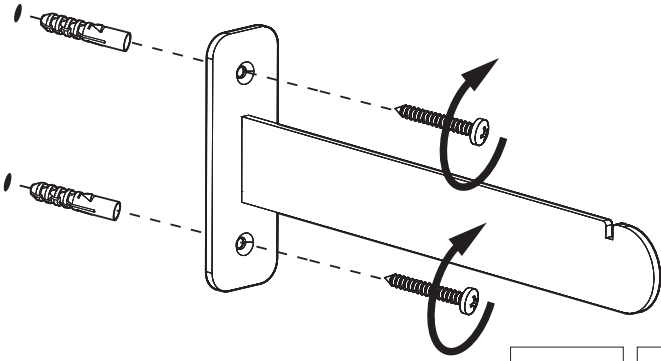

BuzziPlanter Hanging Wall Mounted

Excluded

2x

2x

1

2

Max load capacity 25kg | 55.12 lbs /Planter.