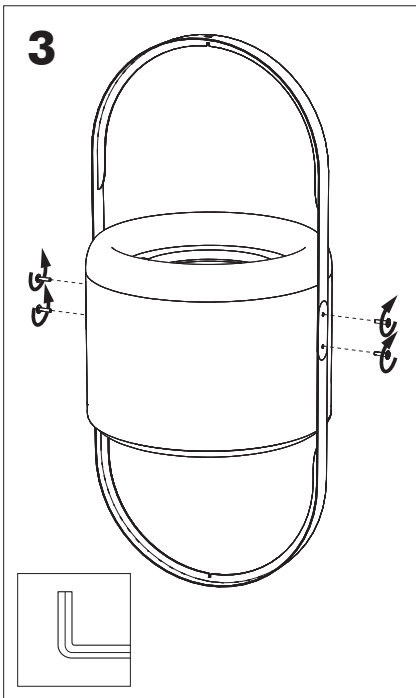

BuzziPlanter Hanging

BuzziPlanter Hanging Suspended (cable set excluded)

1

If installing on suspended ceiling, verify load capacity prior to installation. Max load capacity 25kg | 55.12 lbs /Planter.

BuzziPlanter Hanging Wall Mounted

Excluded

2x 

2x 

1

2

Max load capacity 25kg | 55.12 lbs /Planter.

BuzziPlanter Hanging Extra Handle

Excluded