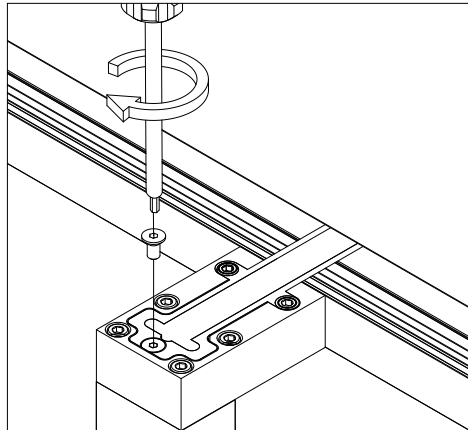

1. MONTAGE UND INSTALLATION | MOUNTING AND INSTALLATION:

Don't use an electrical screwdriver during the installation.
Use allen key included the package.

1. Bei allen Montagearbeiten Handschuhe tragen.
Use gloves when handling the fixture.

2.

3.

4.

5.

6.

7.

8.

9.