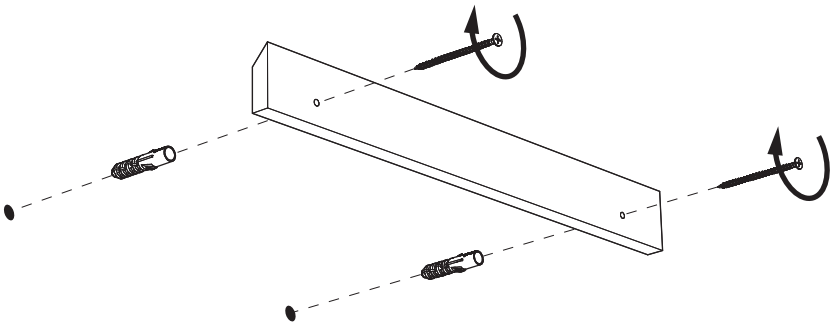

BuzziMood

Round | Square D | Square Leaf |

Rectangular D | Rectangular Leaf | Zig | Zag

INSTALLATION MANUAL

BuzziMood

1 PERS.

Excluded

2 | 4x 2 | 4x

Included

Round

Square D

Square Leaf

Rectangular D

Rectangular Leaf

Zig

Zag

1

2

3

Horizontal or vertical mounting is possible by repositioning the split batten.

4

Please note, upon installation the dye of the moss may come off and color other products you're handling.

BuzziSpace Group NV
Italiëlei 8, 2000 Antwerp
Belgium