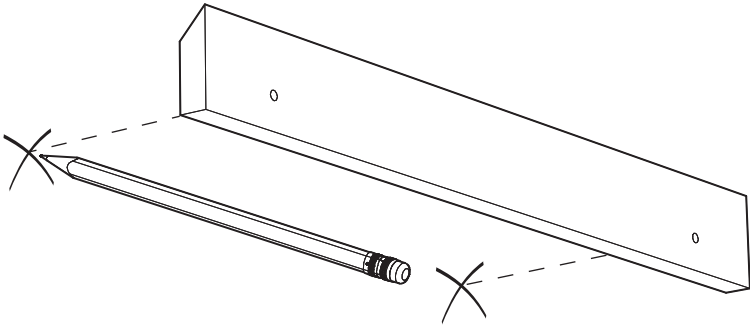

BuzziMood

Round | Square D | Square Leaf |

Rectangular D | Rectangular Leaf | Zig | Zag

INSTALLATION MANUAL

BuzziMood

1 PERS.

Excluded

2 | 4x 2 | 4x

Included

Round

Square D

Square Leaf

Rectangular D

Rectangular Leaf

Zig

Zag

1

2

3

Horizontal or vertical mounting is possible by repositioning the split batten.

4

Please note, upon installation the dye of the moss may come off and color other products you're handling.

BuzziSpace Group NV
Italiëlei 8, 2000 Antwerp
Belgium